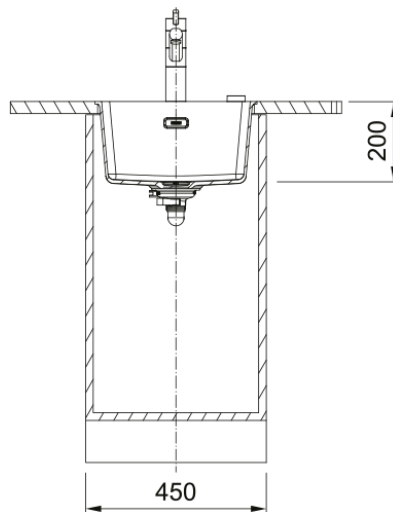

MRG110-370N Maris Single Bowl Sink | 135.0708.542

The Maris sink made of Fraganite is particularly elegant and brings a natural look into your kitchen. Thanks to its unique design the Maris sink brings an innovative aesthetic to the market and is perfectly shaped for outstanding performance.

Aspect

Sink type	Bowl (no drainer)
Material type	Granite
Number of bowls	1
Colour	Onyx
Finish	None

Dimensions

Overall length	403.0
Overall depth	433.0
Length	370.0
Depth	400.0
Height	200.0

Installation

Cabinet size	45 cm
--------------	-------

Product features

Installation type	Undermount
Waste outlet	3 1/2"
Position of drainer	No drainer

Product identification

Brand	FRANKE
Product family	Maris
Range	Maris

Properties

Drainer	No drainer
Reversible	No
Tap ledge	No
Waste kit	Yes
Waste kit type	Manual