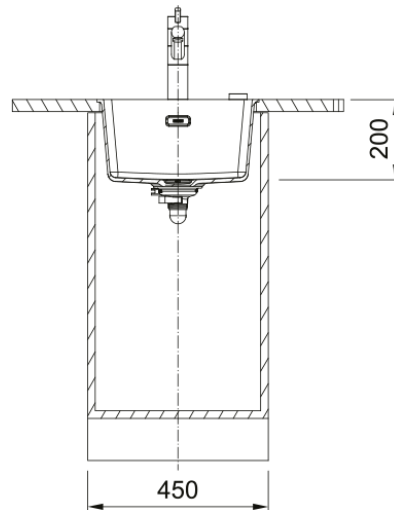

## MRG110-37SG Maris Single Bowl Sink | 135.0708.544

The Maris sink made of Fraganite is particularly elegant and brings a natural look into your kitchen. Thanks to its unique design the Maris sink brings an innovative aesthetic to the market and is perfectly shaped for outstanding performance.

### Dimensions

Overall length	403.0
Overall depth	433.0
Length	370.0
Depth	400.0
Height	200.0

### Installation

Cabinet size	45 cm
--------------	-------