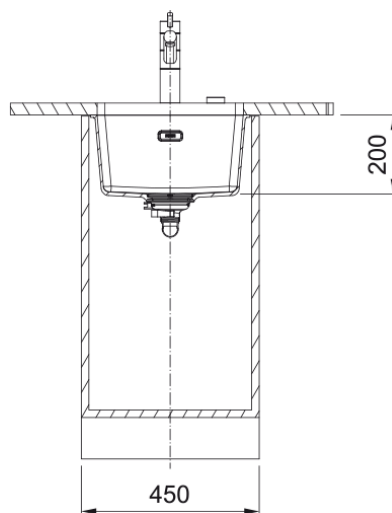

Maris MRG 110-37 Polar White | 125.0688.500

The Franke Maris MRG 110-37 is manufactured from an exceptionally tough material, highly resistant to burns, dents, chips and stains. Pioneered by Franke, it's a unique material with a subtle sheen that is warm to the touch thanks to its close to 80% of quartz sand. The surface is finely textured ensuring high hygiene standards. - Undermount installation. - 31" semi-integrated waste with circular cover-plate and hygienic overflow. - 50 year guarantee on all Franke sinks.

Product Information

Sink type	Bowl (no drainer)
Type of material	Granite
Number of bowls	1
Color	Polar white
Finish	None

Dimensions

External size: right to left	403.0
External size: front to back	433.0
Bowl 1 size: right to left	370.0
Bowl 1 size: front to back	400.0
Bowl 1: depth	200.0

Installation

Minimum cabinet size	45 cm

Product specifications

Installation type	Undermount
Waste outlet	3 1/2"
Position of drainer	No drainer

Product Identification

Product brand	FRANKE
Product family	Maris
Model range	Maris
Approval logo	UKCA
Approval logo	CE

Properties

Drainers number	No drainer
Product reversibility	No