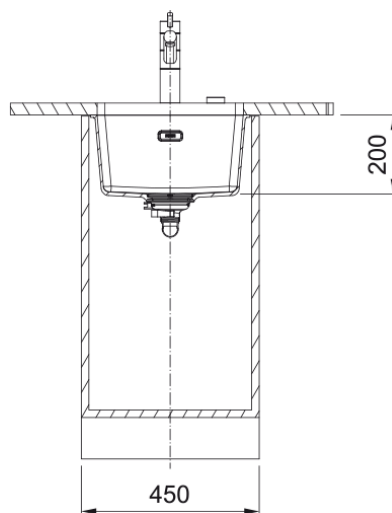

Maris MRG 110-37 Matt Black | 125.0688.503

The Franke Maris MRG 110-37 is manufactured from an exceptionally tough material, highly resistant to burns, dents, chips and stains. Pioneered by Franke, it's a unique material with a subtle sheen that is warm to the touch thanks to its close to 80% of quartz sand. The surface is finely textured ensuring high hygiene standards. - Undermount installation. - 31" semi-integrated waste with circular cover-plate and hygienic overflow. - 50 year guarantee on all Franke sinks.

Product Information

Sink type	Bowl (no drainer)
Type of material	Granite
Number of bowls	1
Color	Matt Black
Finish	None

Dimensions

External size: right to left	403.0
External size: front to back	433.0
Bowl 1 size: right to left	370.0
Bowl 1 size: front to back	400.0
Bowl 1: depth	200.0

Installation

Minimum cabinet size	45 cm
----------------------	-------

Product specifications

Installation type	Undermount
Waste outlet	3 1/2"
Position of drainer	No drainer

Product Identification

Product brand	FRANKE
Product family	Maris
Model range	Maris
Approval logo	CE
Approval logo	UKCA