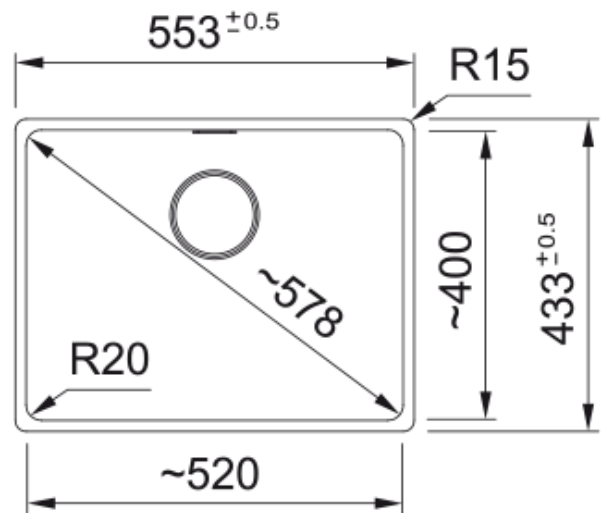

MRG110-52SG Maris Single Bowl Sink | 135.0708.570

The Maris sink made of Fraganite is particularly elegant and brings a natural look into your kitchen. Thanks to its unique design the Maris sink brings an innovative aesthetic to the market and is perfectly shaped for outstanding performance.

Aspect

Sink type	Bowl (no drainer)
Material type	Granite
Number of bowls	1
Colour	Stone grey
Finish	None

Dimensions

Overall length	553.0
Overall depth	433.0
Length	520.0
Depth	400.0
Height	200.0

Installation

Cabinet size	60 cm

Product features

Installation type	Undermount
Waste outlet	3 1/2"
Position of drainer	No drainer

Product identification

Brand	FRANKE
Product family	Maris
Range	Maris

Properties

Drainer	No drainer
Reversible	No
Tap ledge	No
Waste kit	Yes
Waste kit type	Manual