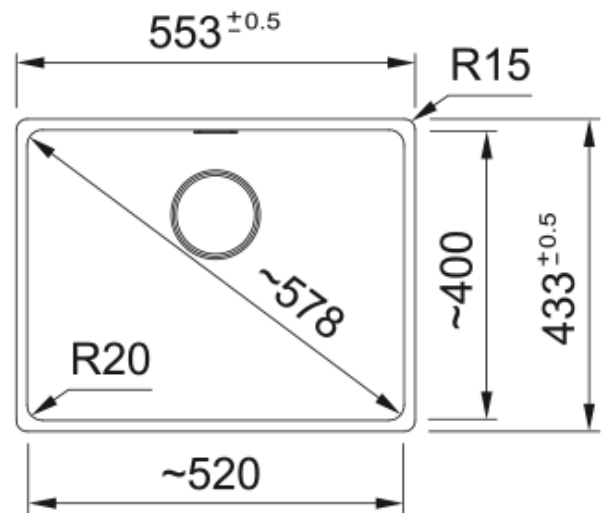

MRG110-52PW Maris Single Bowl Sink | 135.0708.572

The Maris sink made of Fraganite is particularly elegant and brings a natural look into your kitchen. Thanks to its unique design the Maris sink brings an innovative aesthetic to the market and is perfectly shaped for outstanding performance.

Aspect

Sink type	Bowl (no drainer)
Material type	Granite
Number of bowls	1
Colour	Polar white
Finish	None

Dimensions

Overall length	553.0
Overall depth	433.0
Length	520.0
Depth	400.0
Height	200.0

Installation

Cabinet size	60 cm

Product features

Installation type	Undermount
Waste outlet	3 1/2"
Position of drainer	No drainer

Product identification

Brand	FRANKE
Product family	Maris
Range	Maris

Properties

Drainer	No drainer
Reversible	No
Tap ledge	No
Waste kit	Yes
Waste kit type	Manual