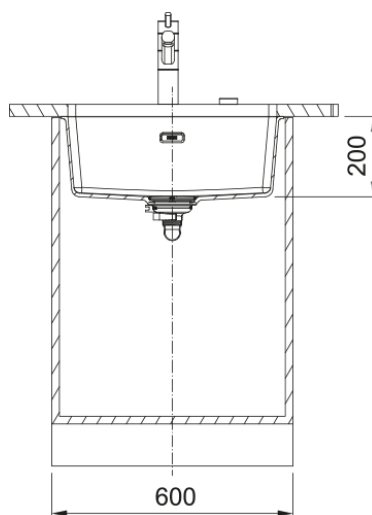

Maris MRG 110-52 Matt Black | 125.0688.508

The Franke Maris MRG 110-52 is manufactured from an exceptionally tough material, highly resistant to burns, dents, chips and stains. Pioneered by Franke, it's a unique material with a subtle sheen that is warm to the touch thanks to its close to 80% of quartz sand. The surface is finely textured ensuring high hygiene standards. - Undermount installation. - 31" semi-integrated waste with circular cover-plate and hygienic overflow. - 50 year guarantee on all Franke sinks.

Product Information

Sink type	Bowl (no drainer)
Type of material	Granite
Number of bowls	1
Color	Matt Black
Finish	None

Dimensions

External size: right to left	553.0
External size: front to back	433.0
Bowl 1 size: right to left	520.0
Bowl 1 size: front to back	400.0
Bowl 1: depth	200.0

Installation

Minimum cabinet size	60 cm
----------------------	-------

Product specifications

Installation type	Undermount
Waste outlet	3 1/2"
Position of drainer	No drainer

Product Identification

Product brand	FRANKE
Product family	Maris
Model range	Maris
Approval logo	UKCA
Approval logo	CE