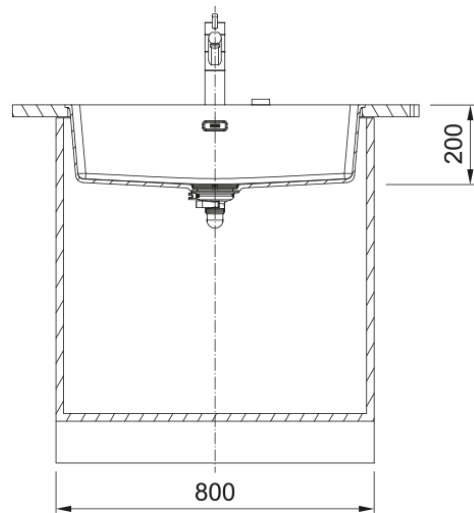

MRG110-720N Maris Single Bowl Sink | 135.0708.584

The Maris sink made of Fraganite is particularly elegant and brings a natural look into your kitchen. Thanks to its unique design the Maris sink brings an innovative aesthetic to the market and is perfectly shaped for outstanding performance.

Aspect

Sink type	Bowl (no drainer)
Material type	Granite
Number of bowls	1
Colour	Onyx
Finish	None

Dimensions

Overall length	753.0
Overall depth	433.0
Length	720.0
Depth	400.0
Height	200.0

Installation

Cabinet size	80 cm

Product features

Installation type	Undermount
Waste outlet	3 1/2"
Position of drainer	No drainer

Product identification

Brand	FRANKE
Product family	Maris
Range	Maris

Properties

Drainer	No drainer
Reversible	No
Tap ledge	No
Waste kit	Yes
Waste kit type	Manual