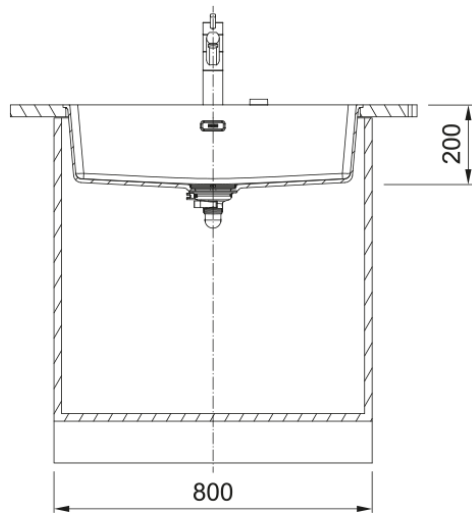

MRG110-72SG Maris Single Bowl Sink | 135.0708.586

The Maris sink made of Fraganite is particularly elegant and brings a natural look into your kitchen. Thanks to its unique design the Maris sink brings an innovative aesthetic to the market and is perfectly shaped for outstanding performance.

Aspect

Sink type	Bowl (no drainer)
Material type	Granite
Number of bowls	1
Colour	Stone grey
Finish	None

Dimensions

Overall length	753.0
Overall depth	433.0
Length	720.0
Depth	400.0
Height	200.0

Installation

Cabinet size	80 cm
--------------	-------

Product features

Installation type	Undermount
Waste outlet	3 1/2"
Position of drainer	No drainer

Product identification

Brand	FRANKE
Product family	Maris
Range	Maris