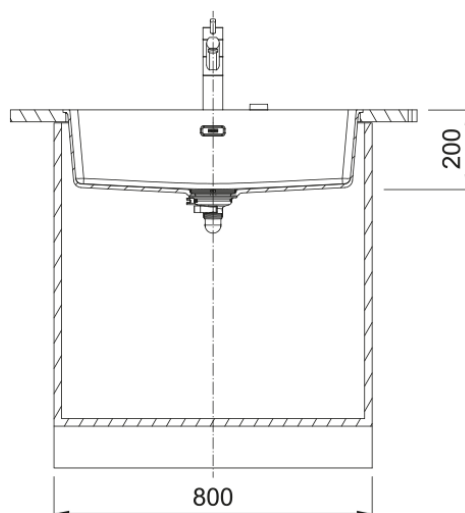

MRG110-72PW Maris Single Bowl Sink | 135.0708.588

The Maris sink made of Fraganite is particularly elegant and brings a natural look into your kitchen. Thanks to its unique design the Maris sink brings an innovative aesthetic to the market and is perfectly shaped for outstanding performance.

Aspect

Sink type	Bowl (no drainer)
Material type	Granite
Number of bowls	1
Colour	Polar white
Finish	None

Dimensions

Overall length	753.0
Overall depth	433.0
Length	720.0
Depth	400.0
Height	200.0

Installation

Cabinet size	80 cm

Product features

Installation type	Undermount
Waste outlet	3 1/2"
Position of drainer	No drainer

Product identification

Brand	FRANKE
Product family	Maris
Range	Maris

Properties

Drainer	No drainer
Reversible	No
Tap ledge	No
Waste kit	Yes
Waste kit type	Manual