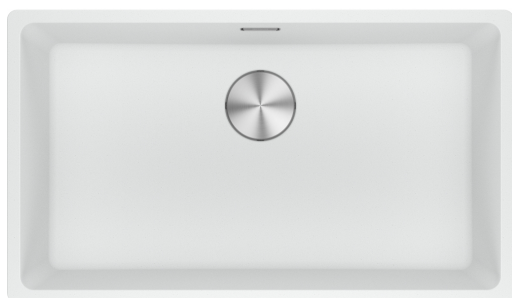

MRG110-72PW Maris Single Bowl Sink | 135.0708.588

The Maris sink made of Fraganite is particularly elegant and brings a natural look into your kitchen. Thanks to its unique design the Maris sink brings an innovative aesthetic to the market and is perfectly shaped for outstanding performance.

Aspect

Sink type	Bowl (no drainer)
Material type	Granite
Number of bowls	1
Colour	Polar white
Finish	None

Dimensions

Overall length	753.0
Overall depth	433.0
Length	720.0
Depth	400.0
Height	200.0

Installation

Cabinet size	80 cm
--------------	-------

Product features

Installation type	Undermount
Waste outlet	3 1/2"
Position of drainer	No drainer

Product identification

Brand	FRANKE
Product family	Maris
Range	Maris