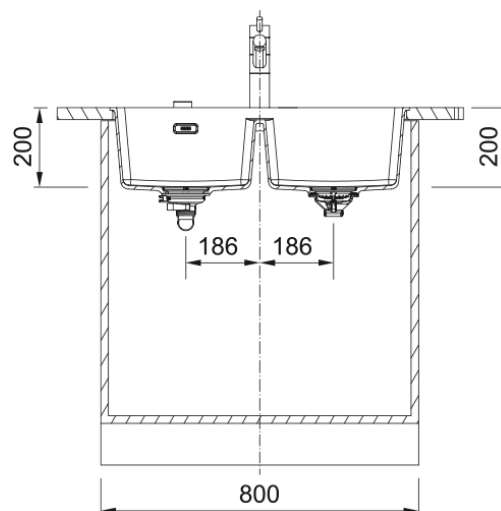

MRG120-35-35ON Maris Double Bowl Sink | 135.0708.600

The Maris sink made of Fraganite is particularly elegant and brings a natural look into your kitchen. Thanks to its unique design the Maris sink brings an innovative aesthetic to the market and is perfectly shaped for outstanding performance.

Aspect

Sink type	Bowl (no drainer)
Material type	Granite
Number of bowls	2
Colour	Onyx
Finish	None

Dimensions

Overall length	753.0
Overall depth	433.0
Length	346.0
Depth	400.0
Height	200.0
Bowl 2: length	346.0
Bowl 2: Width	400.0
Bowl 2: height	200.0

Installation

Cabinet size	80 cm
--------------	-------

Product features

Installation type	Undermount
Waste outlet	3 1/2"
Position of drainer	No drainer

Product identification

Brand	FRANKE
Product family	Maris
Range	Maris