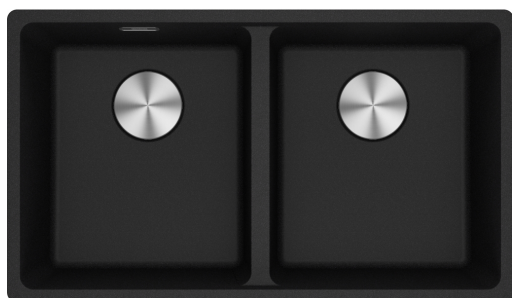

MRG120-35-35ON Maris Double Bowl Sink | 135.0708.600

The Maris sink made of Fraganite is particularly elegant and brings a natural look into your kitchen. Thanks to its unique design the Maris sink brings an innovative aesthetic to the market and is perfectly shaped for outstanding performance.

Aspect

Sink type	Bowl (no drainer)
Material type	Granite
Number of bowls	2
Colour	Onyx
Finish	None

Dimensions

Overall length	753.0
Overall depth	433.0
Length	346.0
Depth	400.0
Height	200.0
Bowl 2: length	346.0
Bowl 2: Width	400.0
Bowl 2: height	200.0

Installation

Cabinet size	80 cm
--------------	-------

Product features

Installation type	Undermount
Waste outlet	3 1/2"
Position of drainer	No drainer

Product identification

Brand	FRANKE
Product family	Maris
Range	Maris