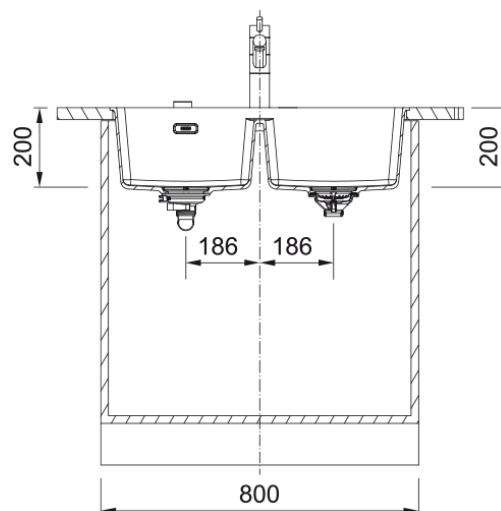

## MRG120-35-35SG Maris Double Bowl Sink | 135.0708.602

The Maris sink made of Fraganite is particularly elegant and brings a natural look into your kitchen. Thanks to its unique design the Maris sink brings an innovative aesthetic to the market and is perfectly shaped for outstanding performance.

### Dimensions

Overall length	753.0
Overall depth	433.0
Length	346.0
Depth	400.0
Height	200.0
Bowl 2: length	346.0
Bowl 2: Width	400.0
Bowl 2: height	200.0

### Installation

Cabinet size	80 cm
--------------	-------