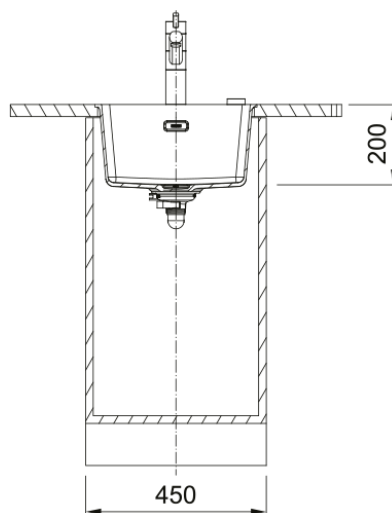

MRG210-370N Maris Single Bowl Sink | 135.0708.550

The Maris sink made of Fraganite is particularly elegant and brings a natural look into your kitchen. Thanks to its unique design the Maris sink brings an innovative aesthetic to the market and is perfectly shaped for outstanding performance.

Aspect

Sink type	Bowl (no drainer)
Material type	Granite
Number of bowls	1
Colour	Onyx
Finish	None

Dimensions

Overall length	403.0
Overall depth	433.0
Length	370.0
Depth	400.0
Height	200.0

Installation

Cabinet size	45 cm
--------------	-------

Product features

Installation type	Flushmount
Waste outlet	3 1/2"
Position of drainer	No drainer

Product identification

Brand	FRANKE
Product family	Maris
Range	Maris

Properties

Drainer	No drainer
Reversible	No
Tap ledge	No
Waste kit	Yes
Waste kit type	Manual