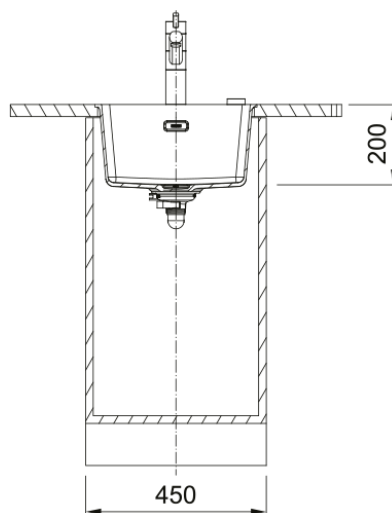

MRG210-37SG Maris Single Bowl Sink | 135.0708.562

The Maris sink made of Fraganite is particularly elegant and brings a natural look into your kitchen. Thanks to its unique design the Maris sink brings an innovative aesthetic to the market and is perfectly shaped for outstanding performance.

Aspect

| | |
|-----------------|-------------------|
| Sink type | Bowl (no drainer) |
| Material type | Granite |
| Number of bowls | 1 |
| Colour | Stone grey |
| Finish | None |

Dimensions

| | |
|----------------|-------|
| Overall length | 403.0 |
| Overall depth | 433.0 |
| Length | 370.0 |
| Depth | 400.0 |
| Height | 200.0 |

Installation

| | |
|--------------|-------|
| Cabinet size | 45 cm |
|--------------|-------|

Product features

| | |
|---------------------|------------|
| Installation type | Flushmount |
| Waste outlet | 3 1/2" |
| Position of drainer | No drainer |