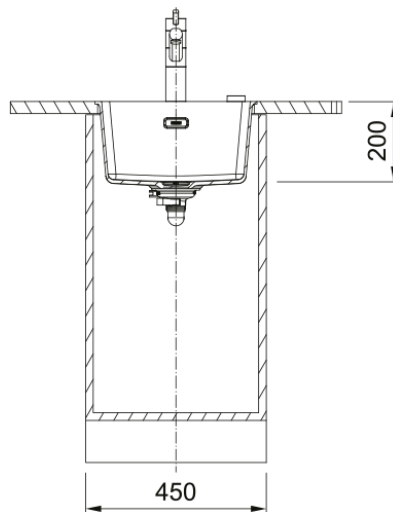

MRG210-37PW Maris Single Bowl Sink | 135.0708.564

The Maris sink made of Fraganite is particularly elegant and brings a natural look into your kitchen. Thanks to its unique design the Maris sink brings an innovative aesthetic to the market and is perfectly shaped for outstanding performance.

Aspect

Sink type	Bowl (no drainer)
Material type	Granite
Number of bowls	1
Colour	Polar white
Finish	None

Dimensions

Overall length	403.0
Overall depth	433.0
Length	370.0
Depth	400.0
Height	200.0

Installation

Cabinet size	45 cm
--------------	-------

Product features

Installation type	Flushmount
Waste outlet	3 1/2"
Position of drainer	No drainer

Product identification

Brand	FRANKE
Product family	Maris
Range	Maris