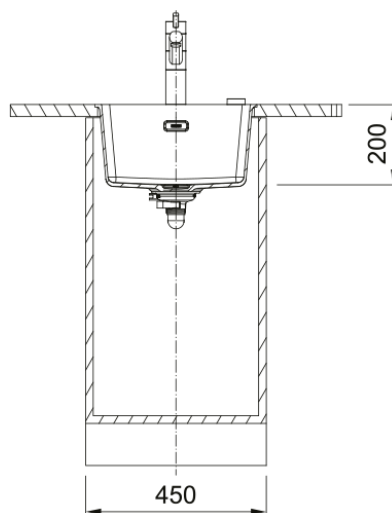

MRG210-37MB Maris Single Bowl Sink | 135.0708.566

The Maris sink made of Fraganite is particularly elegant and brings a natural look into your kitchen. Thanks to its unique design the Maris sink brings an innovative aesthetic to the market and is perfectly shaped for outstanding performance.

Aspect

Sink type	Bowl (no drainer)
Material type	Granite
Number of bowls	1
Colour	Matte black
Finish	None

Dimensions

Overall length	403.0
Overall depth	433.0
Length	370.0
Depth	400.0
Height	200.0

Installation

Cabinet size	45 cm
--------------	-------

Product features

Installation type	Flushmount
Waste outlet	3 1/2"
Position of drainer	No drainer

Product identification

Brand	FRANKE
Product family	Maris
Range	Maris