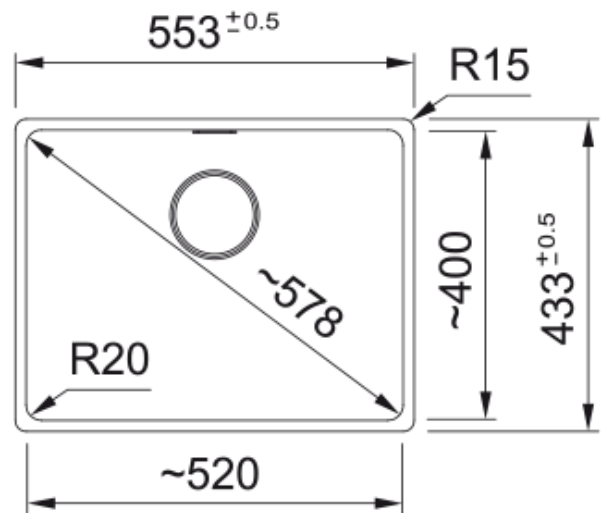

MRG210-520N Maris Single Bowl Sink | 135.0708.576

The Maris sink made of Fraganite is particularly elegant and brings a natural look into your kitchen. Thanks to its unique design the Maris sink brings an innovative aesthetic to the market and is perfectly shaped for outstanding performance.

Aspect

Sink type	Bowl (no drainer)
Material type	Granite
Number of bowls	1
Colour	Onyx
Finish	None

Dimensions

Overall length	553.0
Overall depth	433.0
Length	520.0
Depth	400.0
Height	200.0

Installation

Cabinet size	60 cm

Product features

Installation type	Flushmount
Waste outlet	3 1/2"
Position of drainer	No drainer

Product identification

Brand	FRANKE
Product family	Maris
Range	Maris

Properties

Drainer	No drainer
Reversible	No
Tap ledge	No
Waste kit	Yes
Waste kit type	Manual