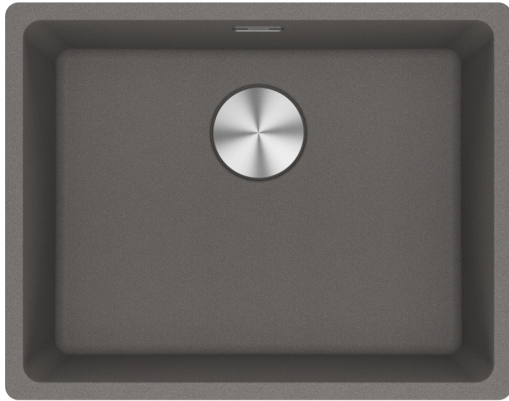

## MRG210-52SG Maris Single Bowl Sink | 135.0708.578

The Maris sink made of Fraganite is particularly elegant and brings a natural look into your kitchen. Thanks to its unique design the Maris sink brings an innovative aesthetic to the market and is perfectly shaped for outstanding performance.

### Aspect

Sink type	Bowl (no drainer)
Material type	Granite
Number of bowls	1
Colour	Stone grey
Finish	None

### Dimensions

Overall length	553.0
Overall depth	433.0
Length	520.0
Depth	400.0
Height	200.0