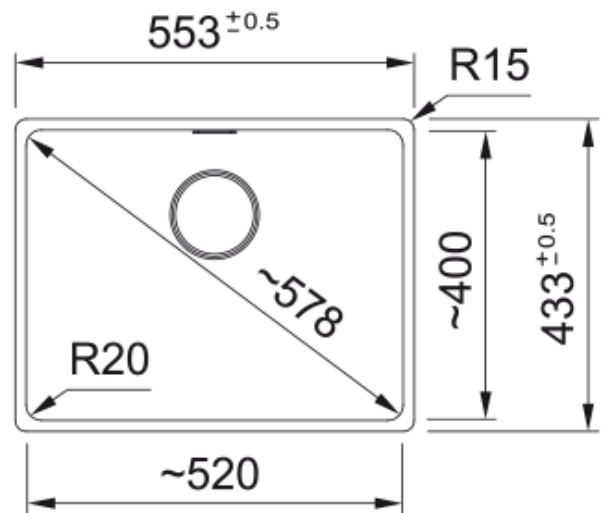

MRG210-52SG Maris Single Bowl Sink | 135.0708.578

The Maris sink made of Fraganite is particularly elegant and brings a natural look into your kitchen. Thanks to its unique design the Maris sink brings an innovative aesthetic to the market and is perfectly shaped for outstanding performance.

Aspect

Sink type	Bowl (no drainer)
Material type	Granite
Number of bowls	1
Colour	Stone grey
Finish	None

Dimensions

Overall length	553.0
Overall depth	433.0
Length	520.0
Depth	400.0
Height	200.0

Installation

Cabinet size	60 cm

Product features

Installation type	Flushmount
Waste outlet	3 1/2"
Position of drainer	No drainer

Product identification

Brand	FRANKE
Product family	Maris
Range	Maris

Properties

Drainer	No drainer
Reversible	No
Tap ledge	No
Waste kit	Yes
Waste kit type	Manual