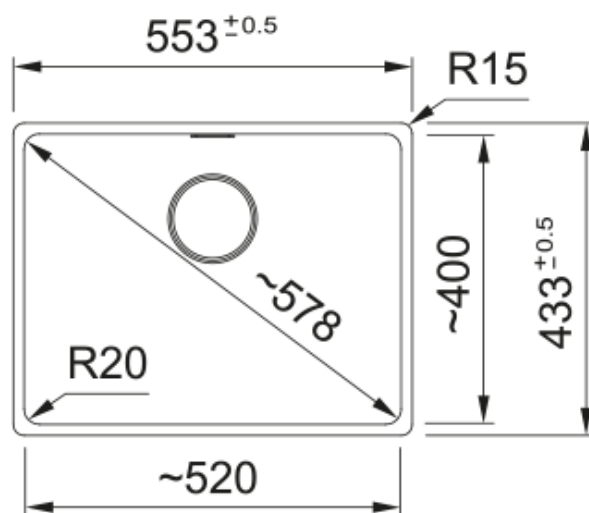

MRG210-52PW Maris Single Bowl Sink | 135.0708.580

The Maris sink made of Fraganite is particularly elegant and brings a natural look into your kitchen. Thanks to its unique design the Maris sink brings an innovative aesthetic to the market and is perfectly shaped for outstanding performance.

Aspect

Sink type	Bowl (no drainer)
Material type	Granite
Number of bowls	1
Colour	Polar white
Finish	None

Dimensions

Overall length	553.0
Overall depth	433.0
Length	520.0
Depth	400.0
Height	200.0

Installation

Cabinet size	60 cm

Product features

Installation type	Flushmount
Waste outlet	3 1/2"
Position of drainer	No drainer

Product identification

Brand	FRANKE
Product family	Maris
Range	Maris

Properties

Drainer	No drainer
Reversible	No
Tap ledge	No
Waste kit	Yes
Waste kit type	Manual