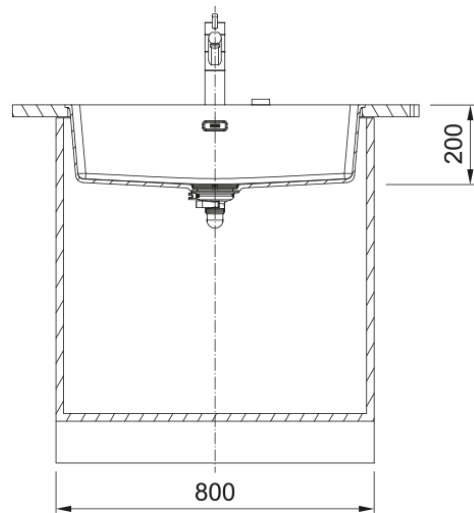

MRG210-72SG Maris Single Bowl Sink | 135.0708.594

The Maris sink made of Fraganite is particularly elegant and brings a natural look into your kitchen. Thanks to its unique design the Maris sink brings an innovative aesthetic to the market and is perfectly shaped for outstanding performance.

Aspect

Sink type	Bowl (no drainer)
Material type	Granite
Number of bowls	1
Colour	Stone grey
Finish	None

Dimensions

Overall length	753.0
Overall depth	433.0
Length	720.0
Depth	400.0
Height	200.0

Installation

Cabinet size	80 cm
--------------	-------

Product features

Installation type	Flushmount
Waste outlet	3 1/2"
Position of drainer	No drainer

Product identification

Brand	FRANKE
Product family	Maris
Range	Maris