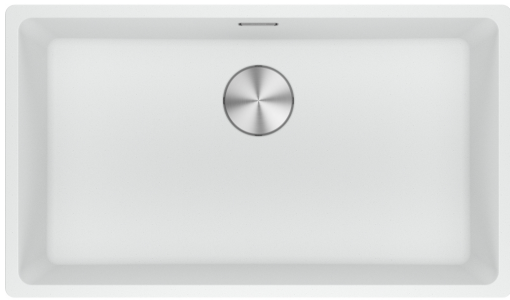

MRG210-72PW Maris Single Bowl Sink | 135.0708.596

The Maris sink made of Fraganite is particularly elegant and brings a natural look into your kitchen. Thanks to its unique design the Maris sink brings an innovative aesthetic to the market and is perfectly shaped for outstanding performance.

Aspect

Sink type	Bowl (no drainer)
Material type	Granite
Number of bowls	1
Colour	Polar white
Finish	None

Dimensions

Overall length	753.0
Overall depth	433.0
Length	720.0
Depth	400.0
Height	200.0

Installation

Cabinet size	80 cm
--------------	-------

Product features

Installation type	Flushmount
Waste outlet	3 1/2"
Position of drainer	No drainer

Product identification

Brand	FRANKE
Product family	Maris
Range	Maris