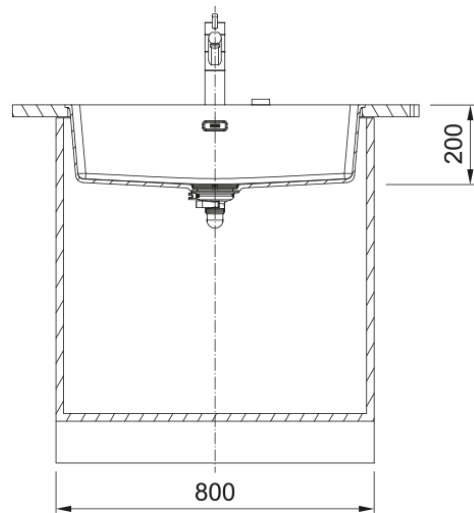

MRG210-72PW Maris Single Bowl Sink | 135.0708.596

The Maris sink made of Fraganite is particularly elegant and brings a natural look into your kitchen. Thanks to its unique design the Maris sink brings an innovative aesthetic to the market and is perfectly shaped for outstanding performance.

Aspect

Sink type	Bowl (no drainer)
Material type	Granite
Number of bowls	1
Colour	Polar white
Finish	None

Dimensions

Overall length	753.0
Overall depth	433.0
Length	720.0
Depth	400.0
Height	200.0

Installation

Cabinet size	80 cm
--------------	-------

Product features

Installation type	Flushmount
Waste outlet	3 1/2"
Position of drainer	No drainer

Product identification

Brand	FRANKE
Product family	Maris
Range	Maris