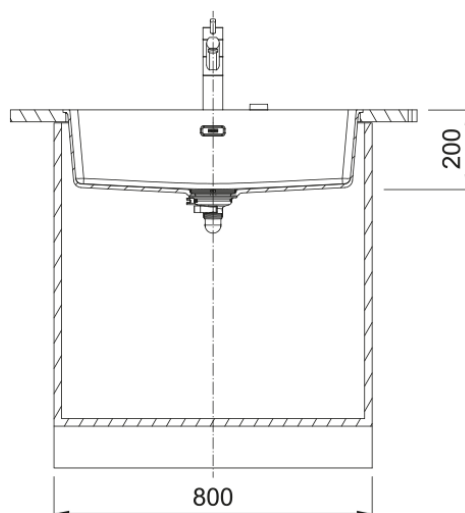

MRG210-72MB Maris Single Bowl Sink | 135.0708.598

The Maris sink made of Fraganite is particularly elegant and brings a natural look into your kitchen. Thanks to its unique design the Maris sink brings an innovative aesthetic to the market and is perfectly shaped for outstanding performance.

Aspect

Sink type	Bowl (no drainer)
Material type	Granite
Number of bowls	1
Colour	Matte black
Finish	None

Dimensions

Overall length	753.0
Overall depth	433.0
Length	720.0
Depth	400.0
Height	200.0

Installation

Cabinet size	80 cm

Product features

Installation type	Flushmount
Waste outlet	3 1/2"
Position of drainer	No drainer

Product identification

Brand	FRANKE
Product family	Maris
Range	Maris

Properties

Drainer	No drainer
Reversible	No
Tap ledge	No
Waste kit	Yes
Waste kit type	Manual