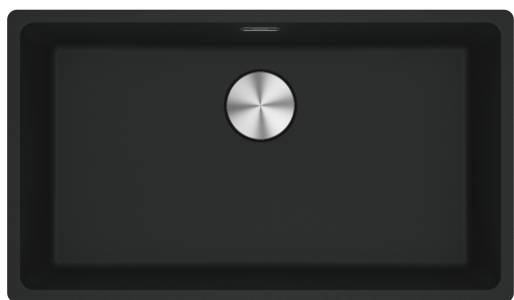

## MRG210-72MB Maris Single Bowl Sink | 135.0708.598

The Maris sink made of Fraganite is particularly elegant and brings a natural look into your kitchen. Thanks to its unique design the Maris sink brings an innovative aesthetic to the market and is perfectly shaped for outstanding performance.

### Aspect

Sink type	Bowl (no drainer)
Material type	Granite
Number of bowls	1
Colour	Matte black
Finish	None

### Dimensions

Overall length	753.0
Overall depth	433.0
Length	720.0
Depth	400.0
Height	200.0