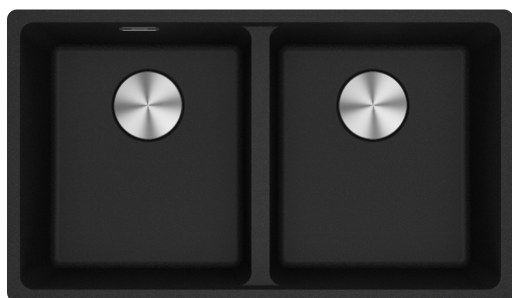

MRG220-35-35ON Maris Double Bowl Sink | 135.0708.608

The Maris sink made of Fraganite is particularly elegant and brings a natural look into your kitchen. Thanks to its unique design the Maris sink brings an innovative aesthetic to the market and is perfectly shaped for outstanding performance.

Aspect

Sink type	Bowl (no drainer)
Material type	Granite
Number of bowls	2
Colour	Onyx
Finish	None

Dimensions

Overall length	753.0
Overall depth	433.0
Length	345.0
Depth	400.0
Height	200.0
Bowl 2: length	345.0
Bowl 2: Width	400.0
Bowl 2: height	200.0

Installation

Cabinet size	80 cm
--------------	-------

Product features

Installation type	Flushmount
Waste outlet	3 1/2"
Position of drainer	No drainer

Product identification

Brand	FRANKE
Product family	Maris
Range	Maris