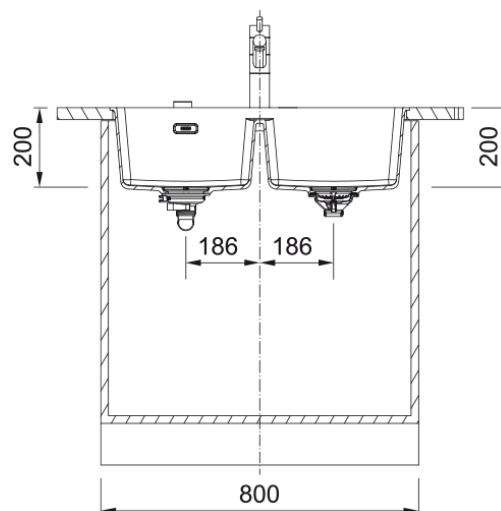

MRG220-35-35ON Maris Double Bowl Sink | 135.0708.608

The Maris sink made of Fraganite is particularly elegant and brings a natural look into your kitchen. Thanks to its unique design the Maris sink brings an innovative aesthetic to the market and is perfectly shaped for outstanding performance.

Aspect

Sink type	Bowl (no drainer)
Material type	Granite
Number of bowls	2
Colour	Onyx
Finish	None

Dimensions

Overall length	753.0
Overall depth	433.0
Length	345.0
Depth	400.0
Height	200.0
Bowl 2: length	345.0
Bowl 2: Width	400.0
Bowl 2: height	200.0

Installation

Cabinet size	80 cm
--------------	-------

Product features

Installation type	Flushmount
Waste outlet	3 1/2"
Position of drainer	No drainer

Product identification

Brand	FRANKE
Product family	Maris
Range	Maris