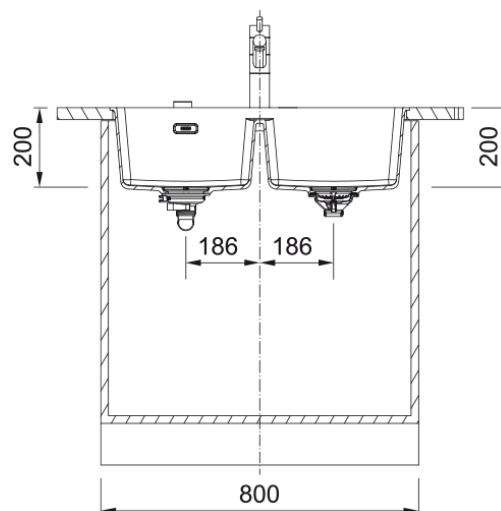

## MRG220-35-35SG Maris Double Bowl Sink | 135.0708.610

The Maris sink made of Fraganite is particularly elegant and brings a natural look into your kitchen. Thanks to its unique design the Maris sink brings an innovative aesthetic to the market and is perfectly shaped for outstanding performance.

### Dimensions

Overall length	753.0
Overall depth	433.0
Length	345.0
Depth	400.0
Height	200.0
Bowl 2: length	345.0
Bowl 2: Width	400.0
Bowl 2: height	200.0

### Installation

Cabinet size	80 cm
--------------	-------