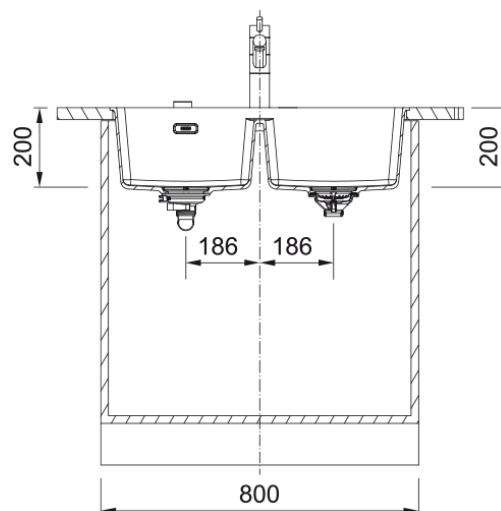

MRG220-35-35PW Maris Double Bowl Sink | 135.0708.612

The Maris sink made of Fraganite is particularly elegant and brings a natural look into your kitchen. Thanks to its unique design the Maris sink brings an innovative aesthetic to the market and is perfectly shaped for outstanding performance.

Aspect

Sink type	Bowl (no drainer)
Material type	Granite
Number of bowls	2
Colour	Polar white
Finish	None

Dimensions

Overall length	753.0
Overall depth	433.0
Length	345.0
Depth	400.0
Height	200.0
Bowl 2: length	345.0
Bowl 2: Width	400.0
Bowl 2: height	200.0

Installation

Cabinet size	80 cm
--------------	-------

Product features

Installation type	Flushmount
Waste outlet	3 1/2"
Position of drainer	No drainer

Product identification

Brand	FRANKE
Product family	Maris
Range	Maris