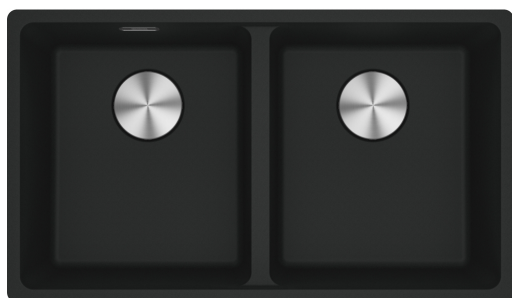

MRG120/220-35-35MB Maris Double Bowl | 135.0708.614

The Maris sink made of Fraganite is particularly elegant and brings a natural look into your kitchen. Thanks to its unique design the Maris sink brings an innovative aesthetic to the market and is perfectly shaped for outstanding performance.

Aspect

Sink type	Bowl (no drainer)
Material type	Granite
Number of bowls	2
Colour	Matte black
Finish	None

Dimensions

Overall length	753.0
Overall depth	433.0
Length	345.0
Depth	400.0
Height	200.0
Bowl 2: length	345.0
Bowl 2: Width	400.0
Bowl 2: height	200.0

Installation

Cabinet size	80 cm
--------------	-------

Product features

Installation type	Flushmount
Waste outlet	3 1/2"
Position of drainer	No drainer

Product identification

Brand	FRANKE
Product family	Maris
Range	Maris