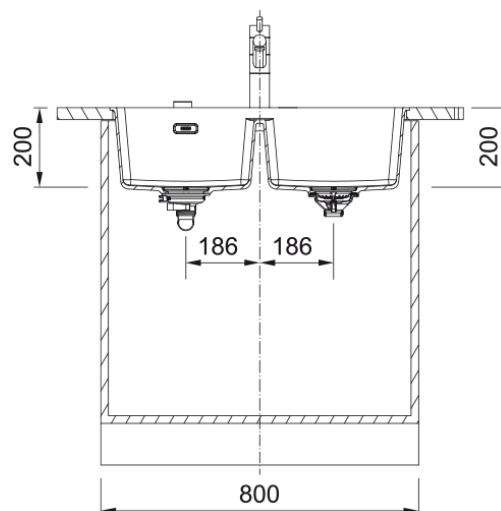

MRG120/220-35-35MB Maris Double Bowl | 135.0708.614

The Maris sink made of Fraganite is particularly elegant and brings a natural look into your kitchen. Thanks to its unique design the Maris sink brings an innovative aesthetic to the market and is perfectly shaped for outstanding performance.

Aspect

Sink type	Bowl (no drainer)
Material type	Granite
Number of bowls	2
Colour	Matte black
Finish	None

Dimensions

Overall length	753.0
Overall depth	433.0
Length	345.0
Depth	400.0
Height	200.0
Bowl 2: length	345.0
Bowl 2: Width	400.0
Bowl 2: height	200.0

Installation

Cabinet size	80 cm
--------------	-------

Product features

Installation type	Flushmount
Waste outlet	3 1/2"
Position of drainer	No drainer

Product identification

Brand	FRANKE
Product family	Maris
Range	Maris