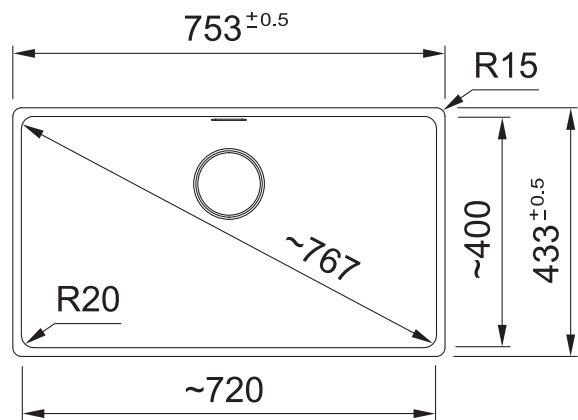

MARIS

MRG110-72

MRG110-72 MB

MRG110-72 ON

MRG110-72 PW

MRG110-72 SG

PRODUCT INFORMATION

Installation	Undermount
Dimensions	753 x 433mm
Cabinet Base	800mm
Bowl Size	720 x 400 x 200mm / 57L
Bowl Radius	20mm
Cut-Out Size	Template
Cut-Out Template	Yes
Waste Outlet	Semi Integrated Waste
Overflow	Hidden
Tap Holes	No
Remote Waste	No
Finish	Fragranite
Warranty	50 Years