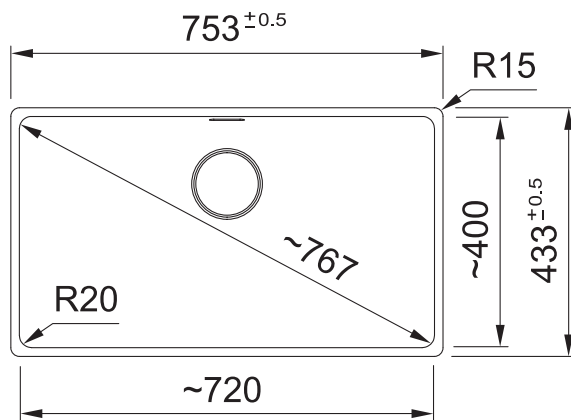

MARIS

MRG110-72

MRG110-72 MB

MRG110-72 ON

MRG110-72 PW

MRG110-72 SG

PRODUCT INFORMATION

Installation	Undermount
Dimensions	753 x 433mm
Cabinet Base	800mm
Bowl Size	720 x 400 x 200mm / 57L
Bowl Radius	20mm
Cut-Out Size	Template
Cut-Out Template	Yes
Waste Outlet	Semi Integrated Waste
Overflow	Hidden
Tap Holes	No
Remote Waste	No
Finish	Fragranite
Warranty	50 Years

NOTE: Cut-out dimensions are a guide only, please use the actual sink as your template.

FEATURES & BENEFITS

Food Preparation Centre

Fragranite

Hidden Overflow

Sanitized® Surface

ALL-IN ACCESSORIES (AVAILABLE)