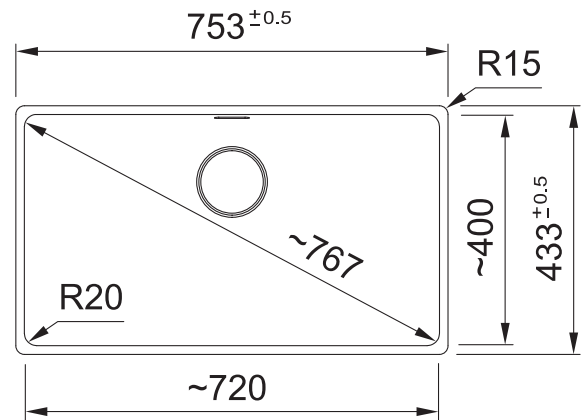

MARIS

MRG210-72

MRG210-72 MB

MRG210-72 ON

MRG210-72 PW

MRG210-72 SG

PRODUCT INFORMATION

Installation	Flushmount
Dimensions	753 x 433mm
Cabinet Base	800mm
Bowl Size	720 x 400 x 200mm / 57L
Bowl Radius	20mm
Cut-Out Size	Template
Cut-Out Template	Yes
Waste Outlet	Semi Integrated Waste
Overflow	Hidden
Tap Holes	No
Remote Waste	No
Finish	Fragranite
Warranty	50 Years