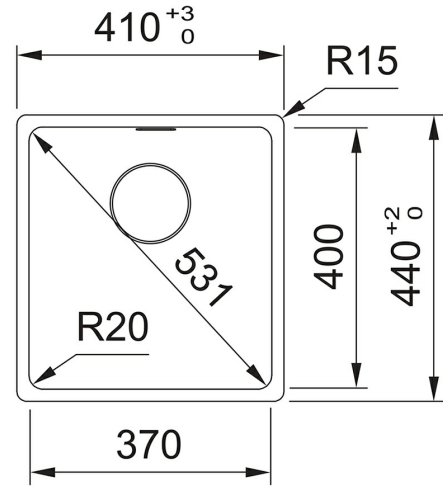

114.0655.081

FAMILY : Sinks | SERIES : Maris | PRODUCT LINE : Maris | INSTALLATION TYPE : Inset | MODEL : MRG 610-37 | FINISH :  
Fragranite Matt Black

**TECHNICAL DATA**

Cabinet Size	450.00 mm
Waste Outlet Diameter	3 1/2"
Length overall	410.00 mm
Width overall	440.00 mm
Length of large bowl	370.00 mm
Width of large bowl	400.00 mm
Depth of large bowl	200.00 mm
Cutout Length	390.00 mm
Cutout Width	430.00 mm
Number of Bowls	1
Cut-Out Template	No
Position of Drainer	None
Surface Finish	none
Tap Hole	NONE