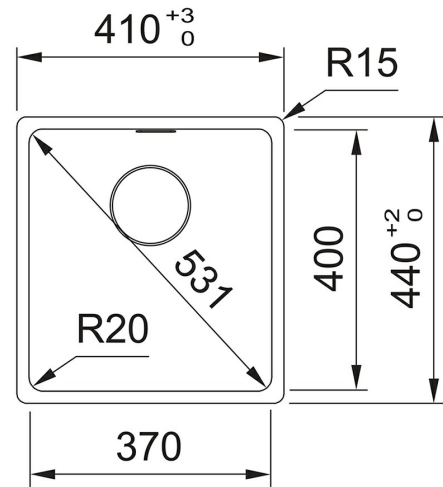

# Fragranite Onyx | 114.0655.082

FAMILY : Sinks | SERIES : Maris | PRODUCT LINE : Maris | INSTALLATION TYPE : Inset | MODEL : MRG 610-37 | FINISH :  
Fragranite Onyx

## TECHNICAL DATA

Cabinet Size	450.00 mm
Waste Outlet Diameter	3 1/2"
Length overall	410.00 mm
Width overall	440.00 mm
Length of large bowl	370.00 mm
Width of large bowl	400.00 mm
Depth of large bowl	200.00 mm
Cutout Length	390.00 mm
Cutout Width	430.00 mm
Number of Bowls	1
Cut-Out Template	No
Position of Drainer	None
Surface Finish	none
Tap Hole	NONE