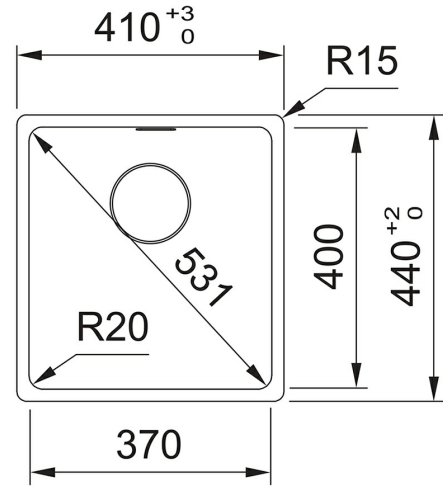

114.0655.083

FAMILY : Sinks | SERIES : Maris | PRODUCT LINE : Maris | INSTALLATION TYPE : Inset | MODEL : MRG 610-37 | FINISH :
Fragranite Stone Grey

TECHNICAL DATA

Cabinet Size	450.00 mm
Waste Outlet Diameter	3 1/2"
Length overall	410.00 mm
Width overall	440.00 mm
Length of large bowl	370.00 mm
Width of large bowl	400.00 mm
Depth of large bowl	200.00 mm
Cutout Length	390.00 mm
Cutout Width	430.00 mm
Number of Bowls	1
Cut-Out Template	No
Position of Drainer	None
Surface Finish	none
Tap Hole	NONE