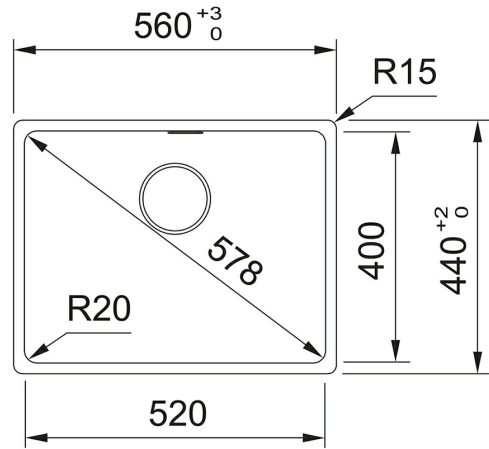

114.0655.146

FAMILY : Sinks | SERIES : Maris | PRODUCT LINE : Maris | INSTALLATION TYPE : Inset | MODEL : MRG 610-52 | FINISH :
Fragranite Matt Black

TECHNICAL DATA

Cabinet Size	600.00 mm
Waste Outlet Diameter	3 1/2"
Length overall	560.00 mm
Width overall	440.00 mm
Length of large bowl	520.00 mm
Width of large bowl	400.00 mm
Depth of large bowl	200.00 mm
Cutout Length	540.00 mm
Cutout Width	430.00 mm
Number of Bowls	1
Cut-Out Template	No
Position of Drainer	None
Surface Finish	none
Tap Hole	NONE