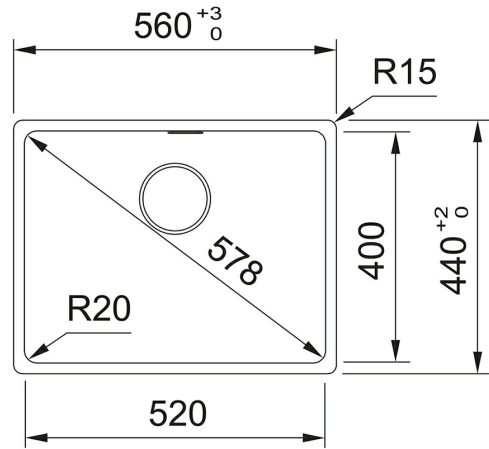

Fragranite Onyx | 114.0655.147

FAMILY : Sinks | SERIES : Maris | PRODUCT LINE : Maris | INSTALLATION TYPE : Inset | MODEL : MRG 610-52 | FINISH :
Fragranite Onyx

TECHNICAL DATA

Cabinet Size	600.00 mm
Waste Outlet Diameter	3 1/2"
Length overall	560.00 mm
Width overall	440.00 mm
Length of large bowl	520.00 mm
Width of large bowl	400.00 mm
Depth of large bowl	200.00 mm
Cutout Length	540.00 mm
Cutout Width	430.00 mm
Number of Bowls	1
Cut-Out Template	No
Position of Drainer	None
Surface Finish	none
Tap Hole	NONE