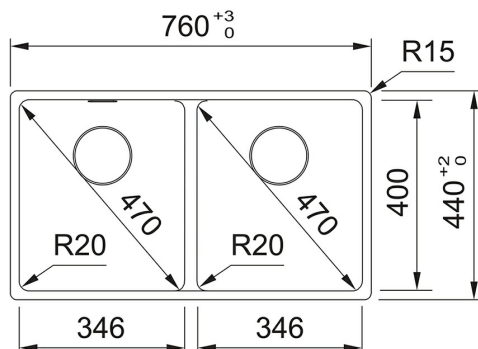

114.0655.251

FAMILY : Sinks | SERIES : Maris | PRODUCT LINE : Maris | INSTALLATION TYPE : Inset | MODEL : MRG 620-35-35 | FINISH :  
Fragranite Matt Black

**TECHNICAL DATA**

Cabinet Size	800.00 mm
Waste Outlet Diameter	3 1/2"
Length overall	760.00 mm
Width overall	440.00 mm
Length of large bowl	345.00 mm
Width of large bowl	400.00 mm
Depth of large bowl	200.00 mm
Cutout Length	740.00 mm
Cutout Width	500.00 mm
Number of Bowls	2
Cut-Out Template	No
Position of Drainer	None
Surface Finish	none
Tap Hole	NONE
Length of small bowl	345.00 mm
Width of small bowl	400.00 mm
Depth of small bowl	200.00 mm