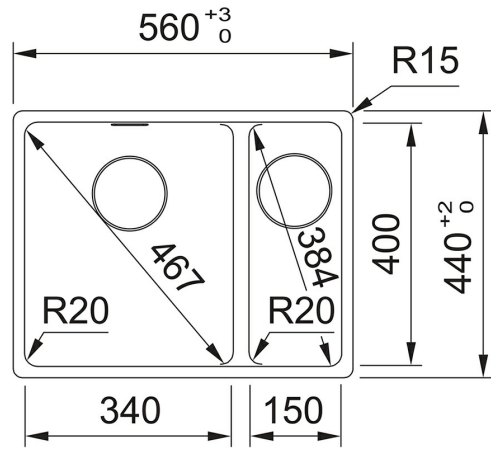

114.0655.320

FAMILY : Sinks | SERIES : Maris | PRODUCT LINE : Maris | INSTALLATION TYPE : Inset | MODEL : MRG 660-34-15 | FINISH :
Fragranite Matt Black

TECHNICAL DATA

Cabinet Size	600.00 mm
Waste Outlet Diameter	3 1/2"
Length overall	560.00 mm
Width overall	440.00 mm
Length of large bowl	341.00 mm
Width of large bowl	400.00 mm
Depth of large bowl	200.00 mm
Cutout Length	540.00 mm
Cutout Width	430.00 mm
Number of Bowls	1-1/2
Cut-Out Template	No
Position of Drainer	None
Surface Finish	none
Tap Hole	NONE
Length of small bowl	150.00 mm
Width of small bowl	400.00 mm
Depth of small bowl	200.00 mm