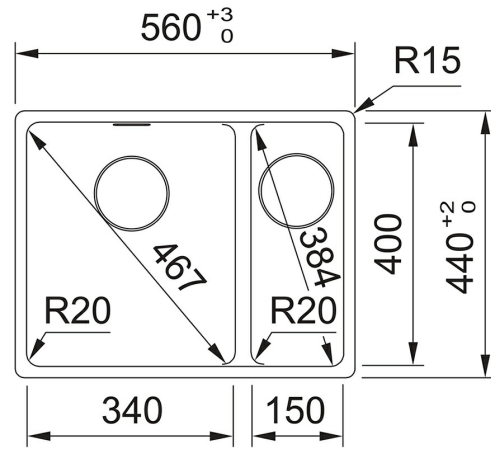

Fragranite Onyx | 114.0655.331

FAMILY : Sinks | SERIES : Maris | PRODUCT LINE : Maris | INSTALLATION TYPE : Inset | MODEL : MRG 660-34-15 | FINISH :
Fragranite Onyx

TECHNICAL DATA

Cabinet Size	600.00 mm
Waste Outlet Diameter	3 1/2"
Length overall	560.00 mm
Width overall	440.00 mm
Length of large bowl	341.00 mm
Width of large bowl	400.00 mm
Depth of large bowl	200.00 mm
Cutout Length	540.00 mm
Cutout Width	430.00 mm
Number of Bowls	1-1/2
Cut-Out Template	No
Position of Drainer	None
Surface Finish	none
Tap Hole	NONE
Length of small bowl	150.00 mm
Width of small bowl	400.00 mm
Depth of small bowl	200.00 mm