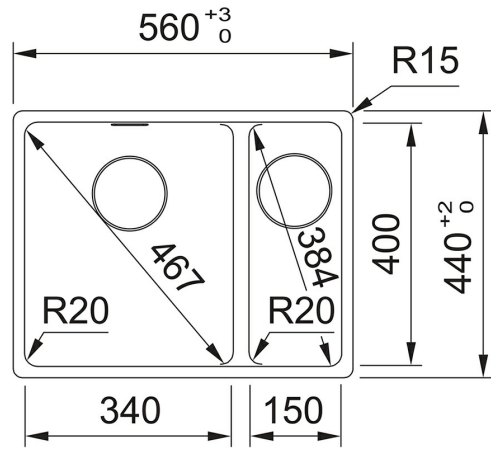

114.0655.332

FAMILY : Sinks | SERIES : Maris | PRODUCT LINE : Maris | INSTALLATION TYPE : Inset | MODEL : MRG 660-34-15 | FINISH :
Fragranite Stone Grey

TECHNICAL DATA

Cabinet Size	600.00 mm
Waste Outlet Diameter	3 1/2"
Length overall	560.00 mm
Width overall	440.00 mm
Length of large bowl	341.00 mm
Width of large bowl	400.00 mm
Depth of large bowl	200.00 mm
Cutout Length	540.00 mm
Cutout Width	430.00 mm
Number of Bowls	1-1/2
Cut-Out Template	No
Position of Drainer	None
Surface Finish	none
Tap Hole	NONE
Length of small bowl	150.00 mm
Width of small bowl	400.00 mm
Depth of small bowl	200.00 mm