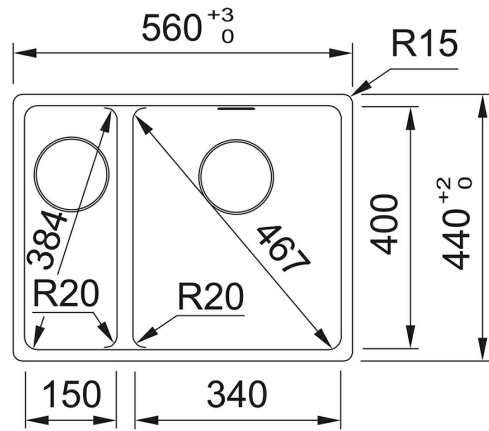

114.0655.363

FAMILY : Sinks | SERIES : Maris | PRODUCT LINE : Maris | INSTALLATION TYPE : Inset | MODEL : MRG 660-34-15 | FINISH :
Fragranite Matt Black

TECHNICAL DATA

Cabinet Size	600.00 mm
Waste Outlet Diameter	3 1/2"
Length overall	560.00 mm
Width overall	440.00 mm
Length of large bowl	341.00 mm
Width of large bowl	400.00 mm
Depth of large bowl	200.00 mm
Cutout Length	540.00 mm
Cutout Width	430.00 mm
Number of Bowls	1-1/2
Cut-Out Template	No
Position of Drainer	None
Surface Finish	none
Tap Hole	NONE
Length of small bowl	150.00 mm
Width of small bowl	400.00 mm
Depth of small bowl	200.00 mm