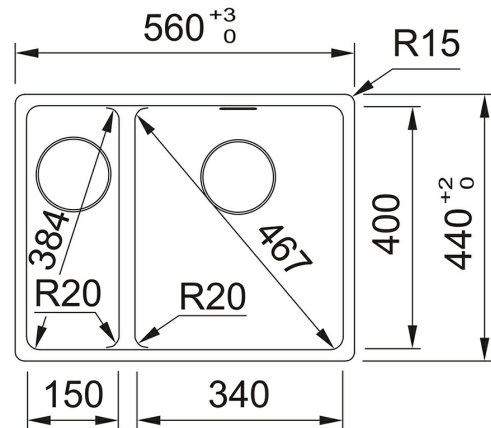

Fragranite Onyx | 114.0655.364

FAMILY : Sinks | SERIES : Maris | PRODUCT LINE : Maris | INSTALLATION TYPE : Inset | MODEL : MRG 660-34-15 | FINISH :
Fragranite Onyx

TECHNICAL DATA

Cabinet Size	600.00 mm
Waste Outlet Diameter	3 1/2"
Length overall	560.00 mm
Width overall	440.00 mm
Length of large bowl	341.00 mm
Width of large bowl	400.00 mm
Depth of large bowl	200.00 mm
Cutout Length	540.00 mm
Cutout Width	430.00 mm
Number of Bowls	1-1/2
Cut-Out Template	No
Position of Drainer	None
Surface Finish	none
Tap Hole	NONE
Length of small bowl	150.00 mm
Width of small bowl	400.00 mm
Depth of small bowl	200.00 mm