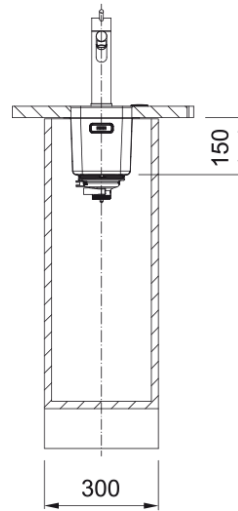

MYX110-16B Mythos Single Bowl Sink | 122.0650.923

Precise and elegant in style, this premium range will complement those with a flair for contemporary and minimalist design.

Aspect

Sink type	Bowl (no drainer)
Material type	Stainless steel
Number of bowls	1
Colour	Steel
Finish	Brushed

Dimensions

Overall length	200.0
Overall depth	440.0
Length	160.0
Depth	400.0
Height	150.0

Installation

Cabinet size	40 cm

Product features

Installation type	Undermount
Waste outlet	3 1/2"
Position of drainer	No drainer

Product identification

Brand	FRANKE
Product family	Mythos
Range	Mythos
Approval logo	CE

Properties

Drainer	No drainer
Reversible	No
Tap ledge	No
Waste kit	Yes