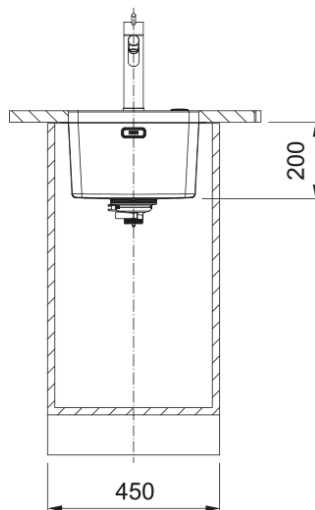

MYX110-34B Mythos Single Bowl Sink | 122.0650.924

Precise and elegant in style, this premium range will complement those with a flair for contemporary and minimalist design.

Aspect

Sink type	Bowl (no drainer)
Material type	Stainless steel
Number of bowls	1
Colour	Steel
Finish	Brushed

Dimensions

Overall length	380.0
Overall depth	440.0
Length	340.0
Depth	400.0
Height	200.0

Installation

Cabinet size	45 cm

Product features

Installation type	Undermount
Waste outlet	3 1/2"
Position of drainer	No drainer

Product identification

Brand	FRANKE
Product family	Mythos
Range	Mythos
Approval logo	CE

Properties

Drainer	No drainer
Reversible	No
Tap ledge	No
Waste kit	Yes