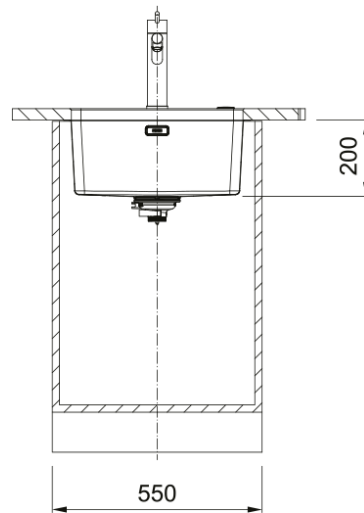

MYX110-45B Mythos Single Bowl Sink | 122.0650.926

Precise and elegant in style, this premium range will complement those with a flair for contemporary and minimalist design.

Aspect

Sink type	Bowl (no drainer)
Material type	Stainless steel
Number of bowls	1
Colour	Steel
Finish	Brushed

Dimensions

Overall length	490.0
Overall depth	440.0
Length	450.0
Depth	400.0
Height	200.0

Installation

Cabinet size	55 cm

Product features

Installation type	Undermount
Waste outlet	3 1/2"
Position of drainer	No drainer

Product identification

Brand	FRANKE
Product family	Mythos
Range	Mythos
Approval logo	CE

Properties

Drainer	No drainer
Reversible	No
Tap ledge	No
Waste kit	Yes