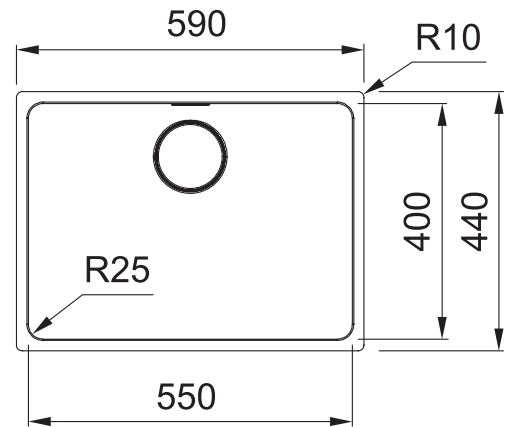

MYTHOS

MYX110-55B

NOTE: May require purchase of an additional waste kit.

PRODUCT INFORMATION

Installation	Undermount
Dimensions	590 x 440mm
Cabinet Base	800mm
Bowl Size	550 x 400 x 200mm/44L
Bowl Radius	25mm
Cut-Out Size	550 x 400mm, cr=25
Cut-Out Template	Yes
Waste Outlet	Semi Integrated Waste
Overflow	Yes
Tap Holes	No
Finish	Stainless Steel
Warranty	50 Years

CBP082
Chopping Board

- - - -

SB398
Strainer Bowl

- - - -

NOTE: Cut-out dimensions are a guide only, please use the actual sink as your template.

FEATURES & BENEFITS

Food Preparation Centre

18/10 Stainless Steel