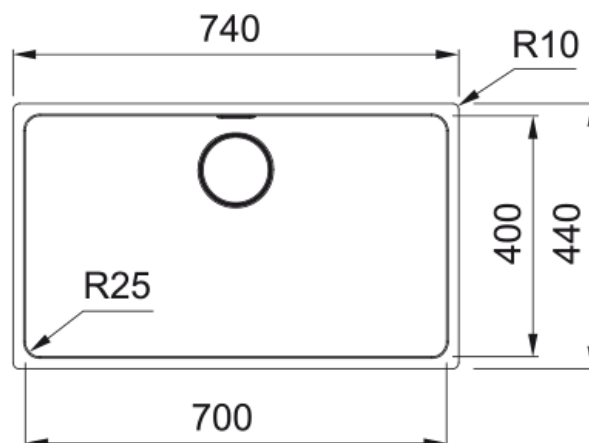

MYX110-70B Mythos Single Bowl Sink | 122.0650.930

Precise and elegant in style, this premium range will complement those with a flair for contemporary and minimalist design.

Aspect

Sink type	Bowl (no drainer)
Material type	Stainless steel
Number of bowls	1
Colour	Steel
Finish	Brushed

Dimensions

Overall length	740.0
Overall depth	440.0
Length	700.0
Depth	400.0
Height	200.0

Installation

Cabinet size	80 cm

Product features

Installation type	Undermount
Waste outlet	3 1/2"
Position of drainer	No drainer

Product identification

Brand	FRANKE
Product family	Mythos
Range	Mythos
Approval logo	CE

Properties

Drainer	No drainer
Reversible	No
Tap ledge	No
Waste kit	Yes