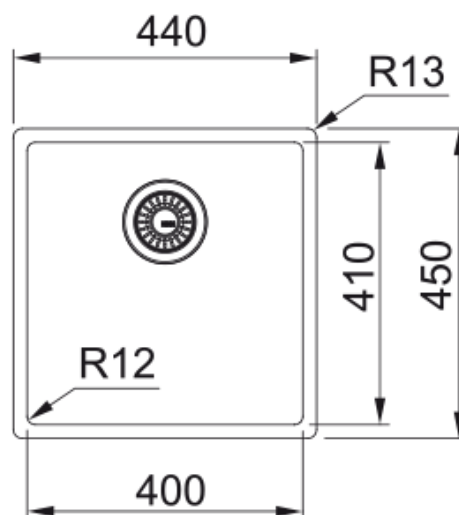

BXM210-40CP Mythos Masterpiece CP Sink | 127.0627.582

Express yourself with the Mythos Masterpiece collection; a specially curated selection of handmade bowls including taps, soap dispensers, wastes, overflows and push knob details. All produced in a choice of on-trend metallic colour choices to bring an elegant, artful look to your kitchen and home. Stunning and sophisticated, each example beautifully blends exceptional aesthetics with uncompromising quality; giving you the freedom to create a look like no other.

Aspect

Sink type	Bowl (no drainer)
Material type	Stainless steel
Number of bowls	1
Colour	Copper
Finish	PVD

Dimensions

Overall length	440.0
Overall depth	450.0
Length	400.0
Depth	410.0
Height	200.0

Installation

Cabinet size	45 cm

Product features

Installation type	Flushmount
Installation type	Undermount
Installation type	Topmount
Waste outlet	3 1/2"
Position of drainer	No drainer

Product identification

Brand	FRANKE
Product family	Mythos
Range	Mythos Masterpiece
Approval logo	CE

Properties

Drainer	No drainer