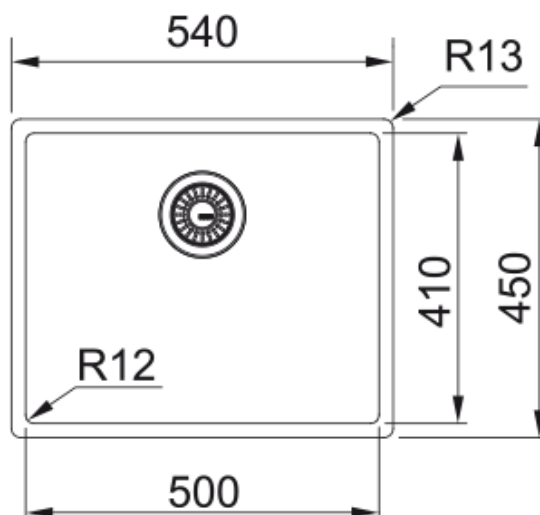

BXM210-50AN Mythos Masterpiece AN Sink | 127.0627.584

Express yourself with the Mythos Masterpiece collection; a specially curated selection of handmade bowls including taps, soap dispensers, wastes, overflows and push knob details. All produced in a choice of on-trend metallic colour choices to bring an elegant, artful look to your kitchen and home. Stunning and sophisticated, each example beautifully blends exceptional aesthetics with uncompromising quality; giving you the freedom to create a look like no other.

Aspect

Sink type	Bowl (no drainer)
Material type	Stainless steel
Number of bowls	1
Colour	Anthracite
Finish	PVD

Dimensions

Overall length	540.0
Overall depth	450.0
Length	500.0
Depth	410.0
Height	200.0

Installation

Cabinet size	55 cm

Product features

Installation type	Flushmount
Installation type	Topmount
Installation type	Undermount
Waste outlet	3 1/2"
Position of drainer	No drainer

Product identification

Brand	FRANKE
Product family	Mythos
Range	Mythos Masterpiece
Approval logo	CE

Properties

Drainer	No drainer