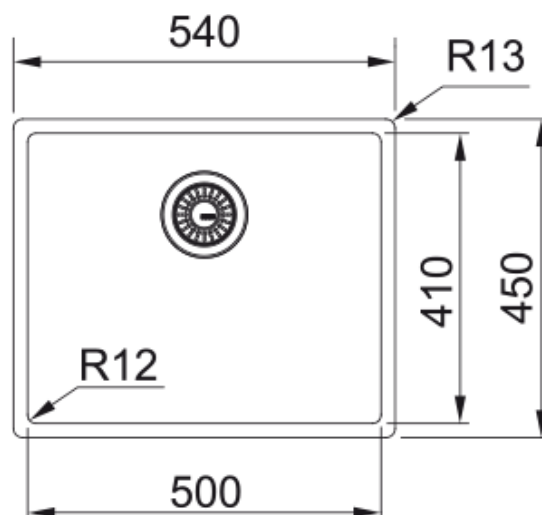

BXM210-50GD Mythos Masterpiece GD Sink | 127.0627.586

Express yourself with the Mythos Masterpiece collection; a specially curated selection of handmade bowls including taps, soap dispensers, wastes, overflows and push knob details. All produced in a choice of on-trend metallic colour choices to bring an elegant, artful look to your kitchen and home. Stunning and sophisticated, each example beautifully blends exceptional aesthetics with uncompromising quality; giving you the freedom to create a look like no other.

Aspect

Sink type	Bowl (no drainer)
Material type	Stainless steel
Number of bowls	1
Colour	Gold
Finish	PVD

Dimensions

Overall length	540.0
Overall depth	450.0
Length	500.0
Depth	410.0
Height	200.0

Installation

Cabinet size	55 cm

Product features

Installation type	Topmount
Installation type	Flushmount
Installation type	Undermount
Waste outlet	3 1/2"
Position of drainer	No drainer

Product identification

Brand	FRANKE
Product family	Mythos
Range	Mythos Masterpiece
Approval logo	CE

Properties

Drainer	No drainer

BATHROOM COLLECTIVE