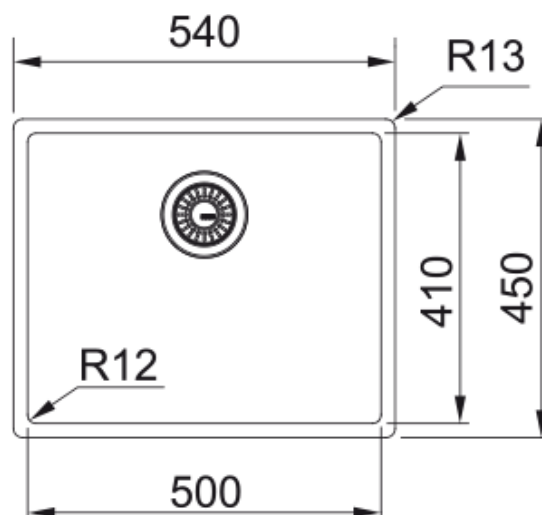

BXM210-50CP Mythos Masterpiece CP Sink | 127.0627.587

Express yourself with the Mythos Masterpiece collection; a specially curated selection of handmade bowls including taps, soap dispensers, wastes, overflows and push knob details. All produced in a choice of on-trend metallic colour choices to bring an elegant, artful look to your kitchen and home. Stunning and sophisticated, each example beautifully blends exceptional aesthetics with uncompromising quality; giving you the freedom to create a look like no other.

Aspect

Sink type	Bowl (no drainer)
Material type	Stainless steel
Number of bowls	1
Colour	Copper
Finish	PVD

Dimensions

Overall length	540.0
Overall depth	450.0
Length	500.0
Depth	410.0
Height	200.0

Installation

Cabinet size	55 cm

Product features

Installation type	Topmount
Installation type	Flushmount
Installation type	Undermount
Waste outlet	3 1/2"
Position of drainer	No drainer

Product identification

Brand	FRANKE
Product family	Mythos
Range	Mythos Masterpiece
Approval logo	CE

Properties

Drainer	No drainer

BATHROOM COLLECTIVE