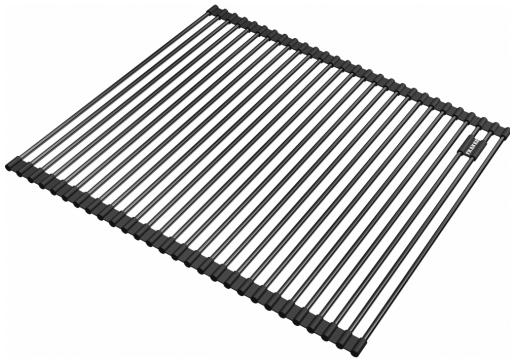

Universal Stainless Steel Roll Mat | 112.0655.342

Anthracite Universal Stainless Steel Rollamat RM44. Stainless steel bars and black neopren connection. Overall size 440L x 468W. Sink accessory to be used over your Franke sink as a drainer. Alternatively you can use it as a trivet for hot pans. Rubber edge holds Rollamat firmly in place and can be easily rolled up and stored away when not in use.

Aspect

Material type	Stainless steel
Colour	Anthracite
Sub-category	Rolling mat

Product identification

Product family	Mythos
----------------	--------